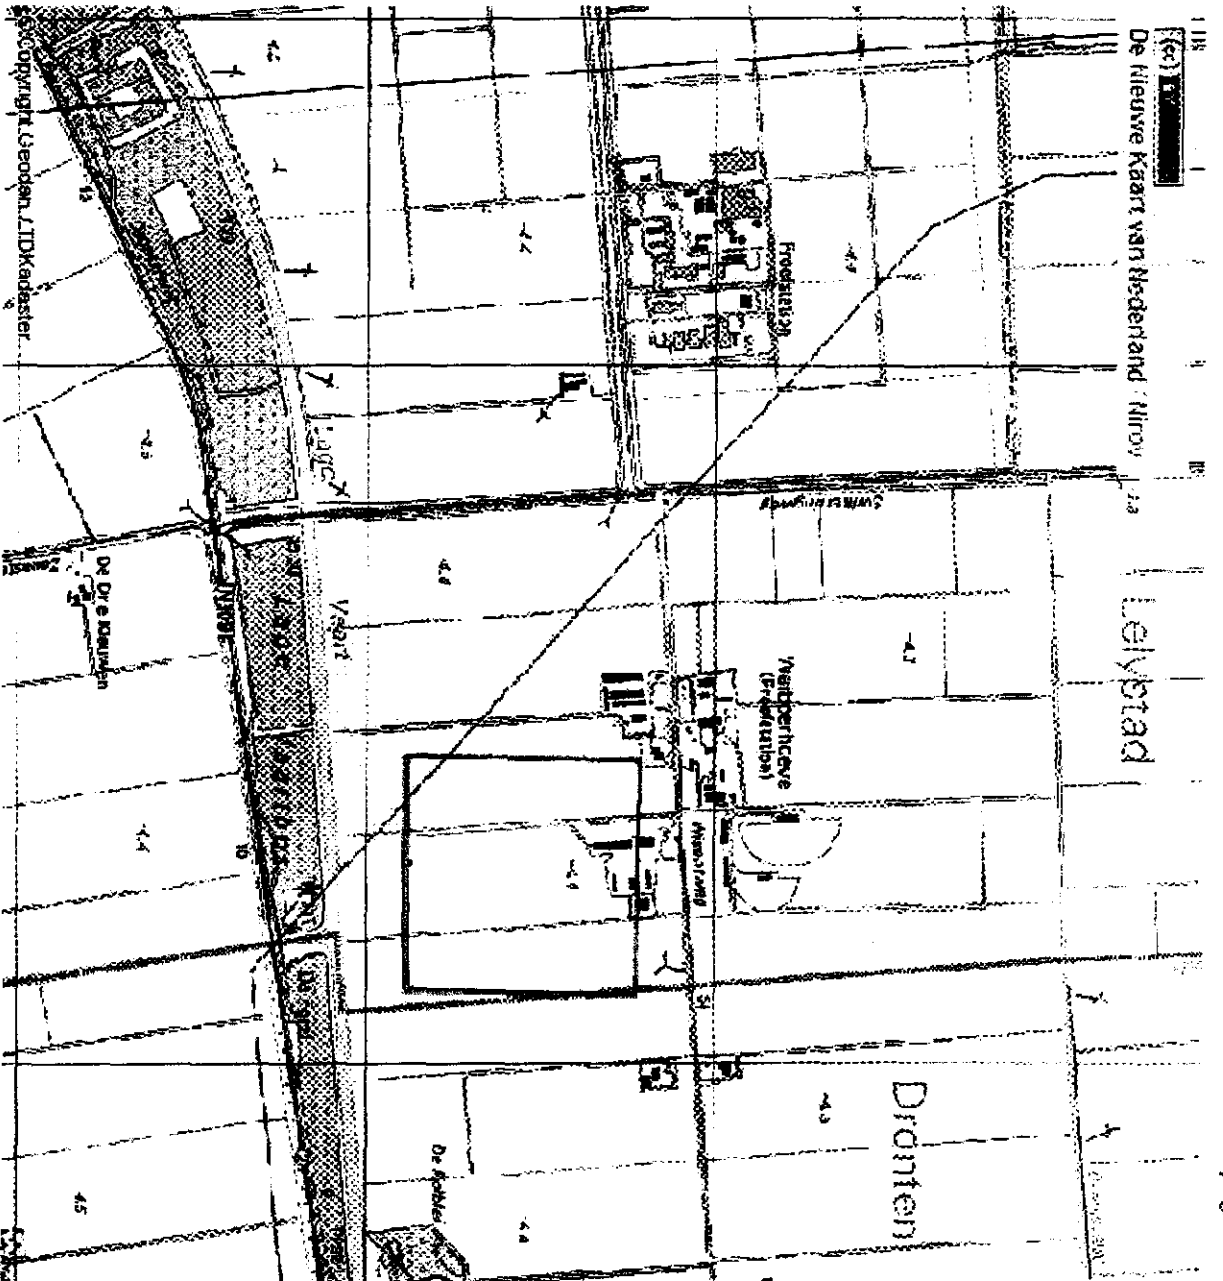

# Lelystad

LELYSTAD

Print

The red square depicts a 20.25 ha area in which the field trails are located

# Gemert en Bakel

VREDEPEEL

Print

The red square depicts a 20.25 ha area in which the field trails are located

# Borger-Odoorn

VALTHERMOND

Print

The red square depicts a 20.25 ha area in which the field trails are located

# Gilze en Rijen

GILZE EN RIJEN

The red square depicts a 20.25 ha area in which the field trails are located