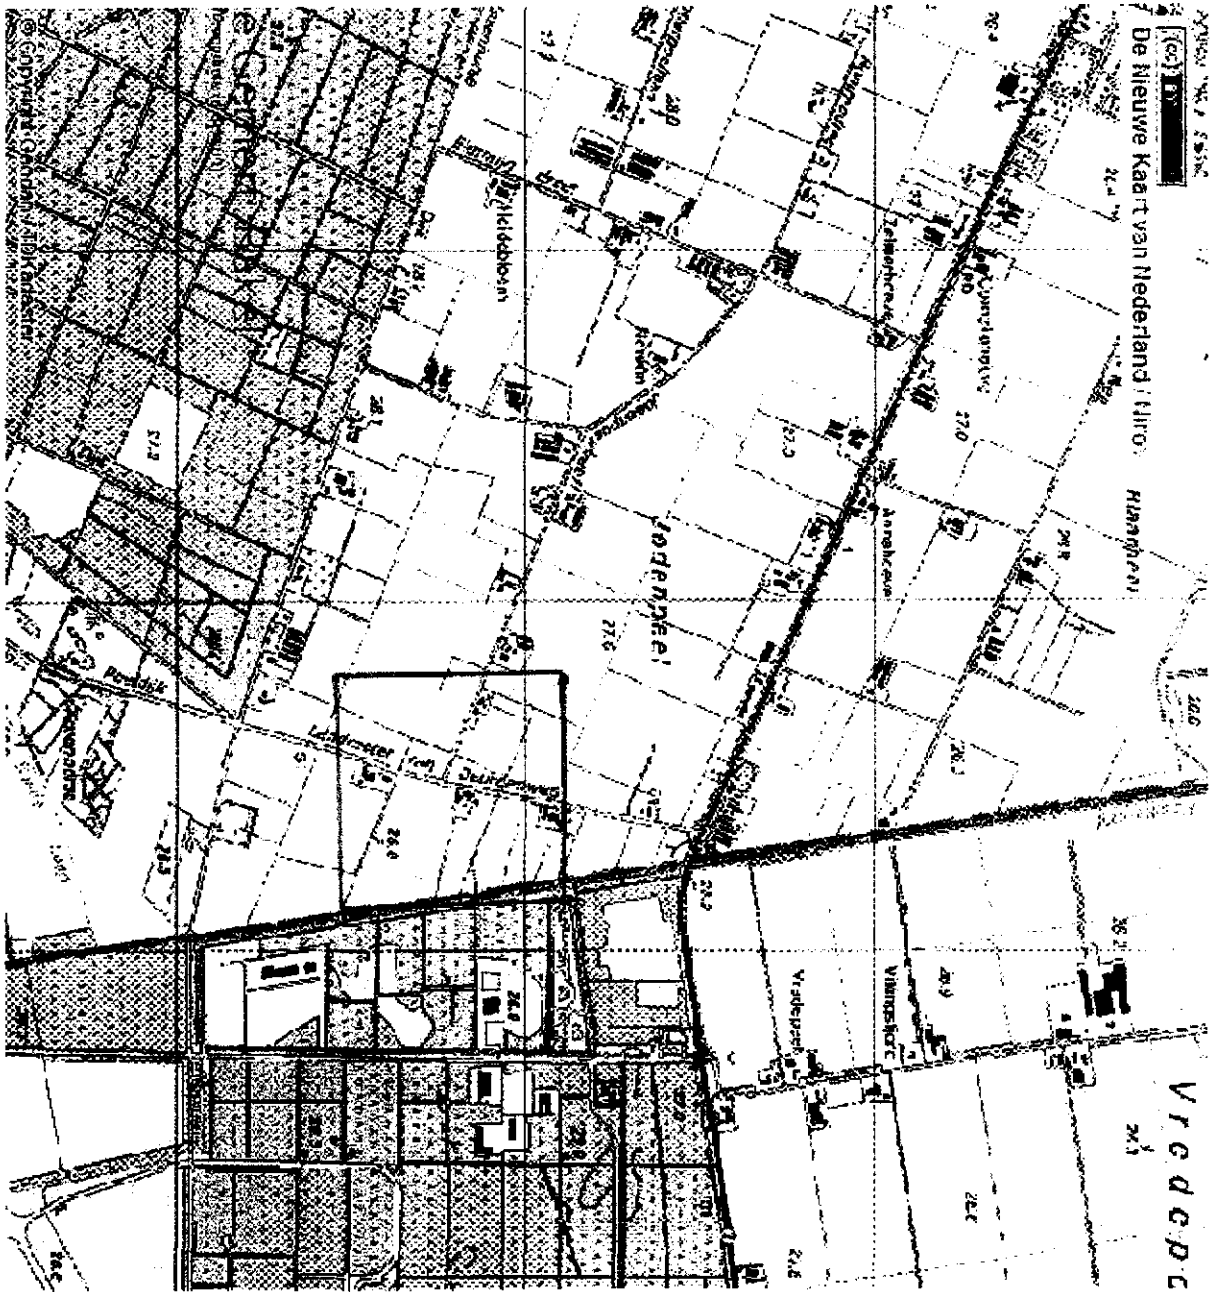

# Lelystad

LELYSTAD

Print

The red square depicts a 20.25 ha area in which the field trails are located

# Gemert en Bakel

VREDEPEEL

Print

The red square depicts a 20.25 ha area in which the field trails are located

# Borger-Odoorn

VALTHERMOND

Print

The red square depicts a 20.25 ha area in which the field trails are located

# Gilze en Rijen

GILZE EN RIJEN

The red square depicts a 20.25 ha area in which the field trails are located