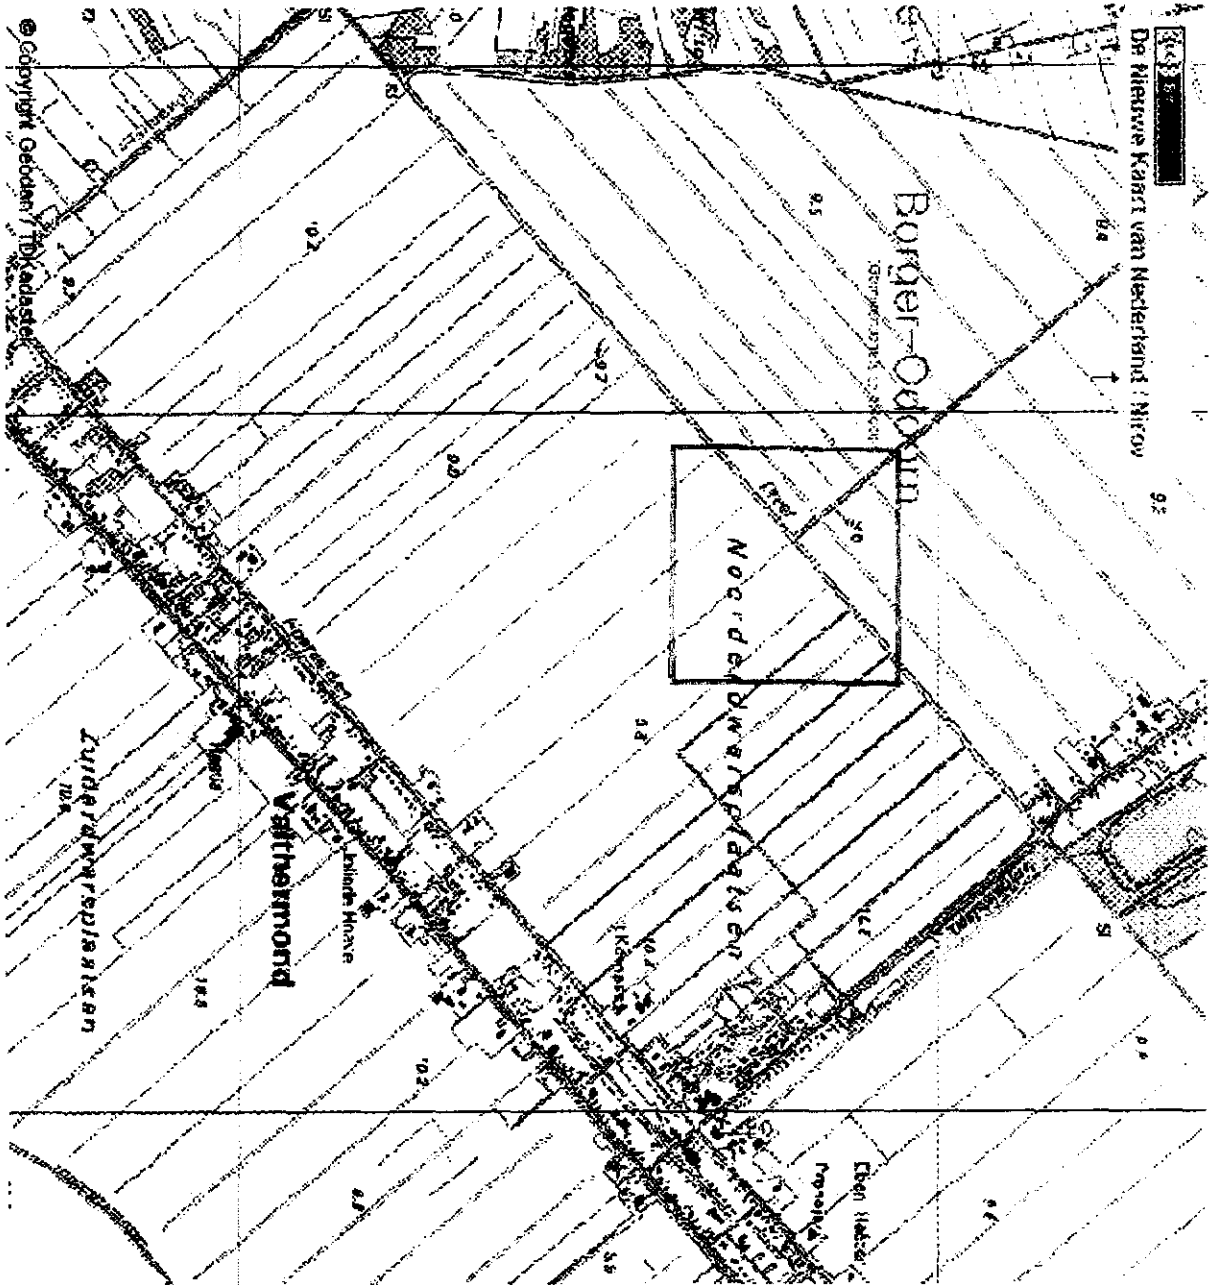

# Lelystad

LELYSTAD

Print

The red square depicts a 20.25 ha area in which the field trails are located

# Gemert en Bakel

VREDEPEEL

Print

The red square depicts a 20.25 ha area in which the field trails are located

# Borger-Odoorn

VALTHERMOND

Print

The red square depicts a 20.25 ha area in which the field trails are located

# Gilze en Rijen

GILZE EN RIJEN

The red square depicts a 20.25 ha area in which the field trails are located