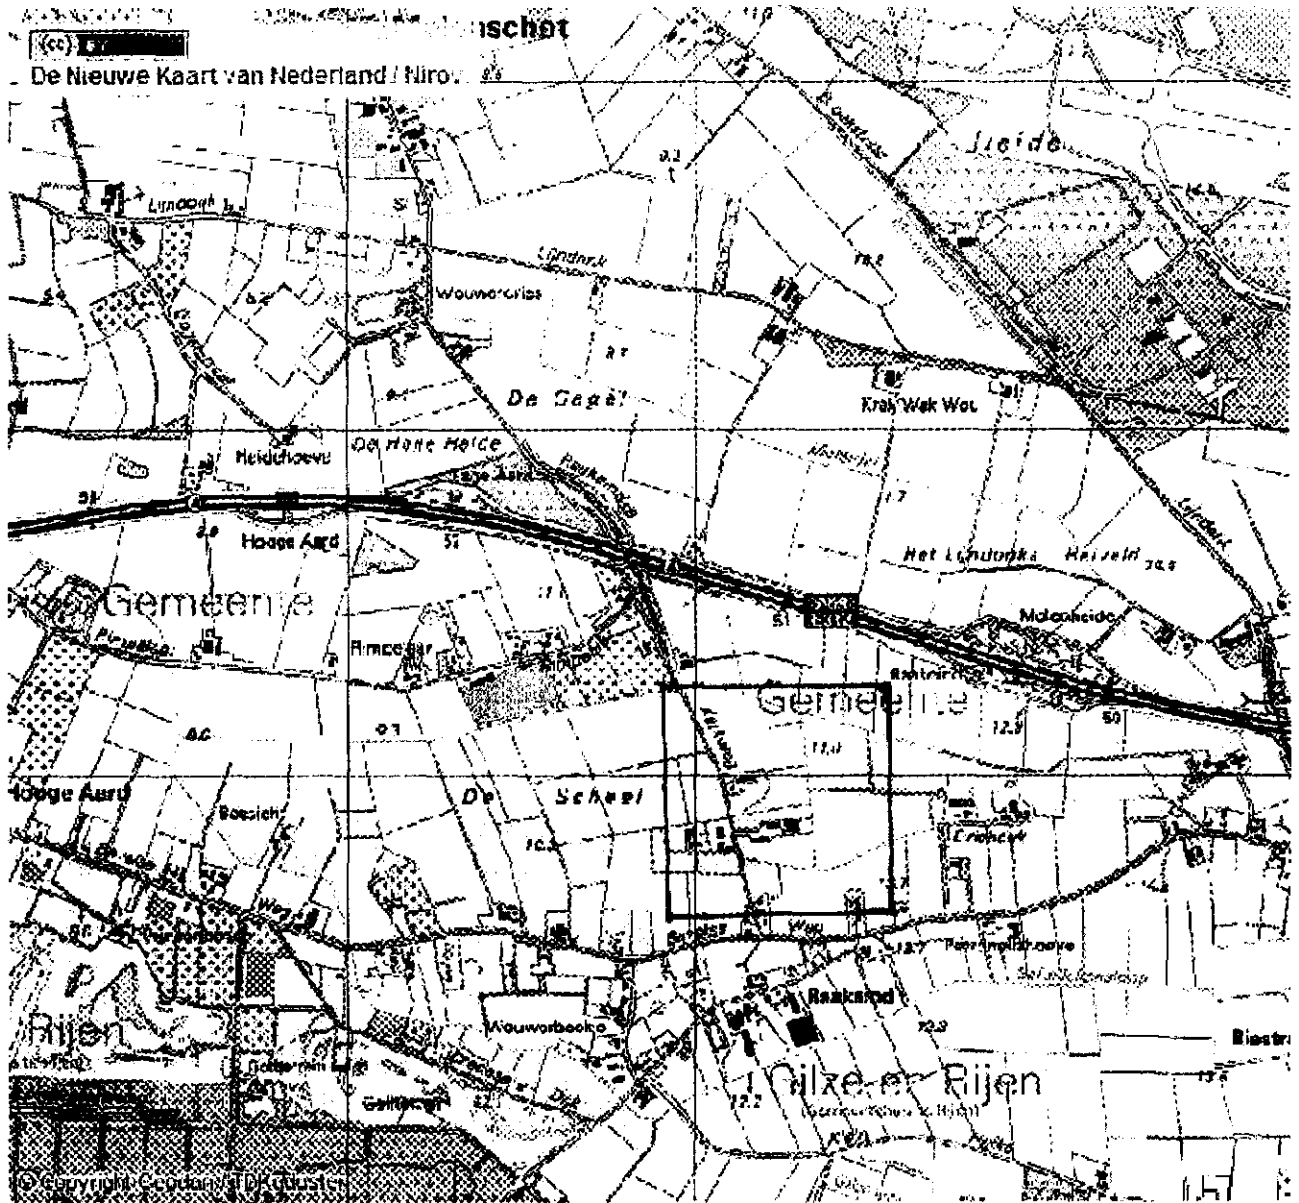

# Lelystad

LELYSTAD

Print

The red square depicts a 20.25 ha area in which the field trails are located

# Gemert en Bakel

VREDEPEEL

Print

The red square depicts a 20.25 ha area in which the field trails are located

# Borger-Odoorn

VALTHERMOND

Print

The red square depicts a 20.25 ha area in which the field trails are located

# Gilze en Rijen

GILZE EN RIJEN

The red square depicts a 20.25 ha area in which the field trails are located